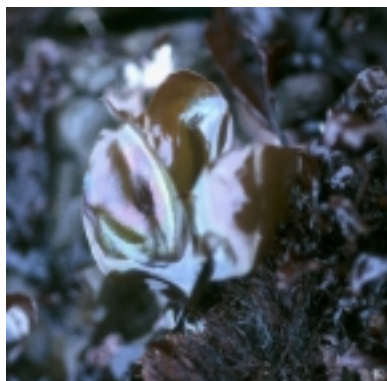

Bat Star
Asterina miniata

Six-armed Star
Leptasterias hexactis

Duxbury Reef Algae Identification Card

Green pin-cushion Algae
Cladophora columbiana

Surf Grass
Phyllospadix scouleri/torreyi

Sea Lettuce
Enteromorpha/Ulva spp.

Flattened Rockweed
Fucus gardneri

Slender Rockweed
Pelvetiopsis limitata

Upright Coralline Algae
Corallina spp.

Encrusting Coralline Algae

Sea sacks
Halosaccion glandiforme

Turkish Towel
Mastocarpus papillatus

Iridescent Algae
Mazzaella flaccida/splendens

Red Algal Turf
Endocladia muricata

Tar Spot Algae
Mastocarpus/Ralfsia spp.