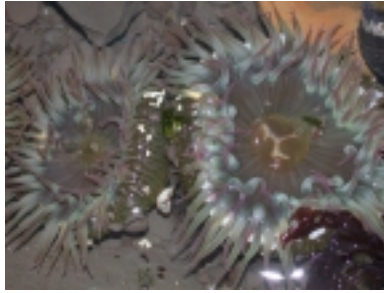

Duxbury Reef Animal Identification Card

Brooding Anemone
Epiactis prolifera

Aggregating Anemone
Anthopleura elegantissima

Giant Green Anemone
Anthopleura xanthogrammica

Sunburst Anemone
Anthopleura sola

Limpets
Lottia/Macclintockia spp.

Turban Snails and Whelks
Tegula brunnea/funebris
Acanthinucella/Nucella spp.

Mossy Chiton
Mopalia spp.

Acorn Barnacles
Balanus/Chthamalus spp.

Pink Acorn Barnacles
Tetraclita rubescens

Ochre Star
Pisaster ochraceus

Bat Star
Asterina miniata

Six-armed Star
Leptasterias hexactis

Duxbury Reef Algae Identification Card

Green pin-cushion Algae
Cladophora columbiana

Surf Grass
Phyllospadix scouleri/torreyi

Sea Lettuce
Enteromorpha/Ulva spp.