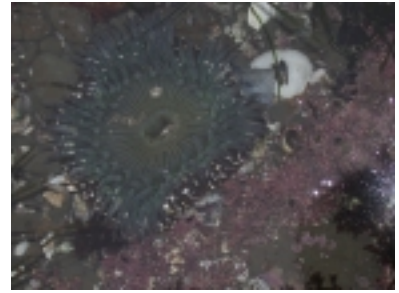

Duxbury Reef Animal Identification Card

Brooding Anemone
Epiactis prolifera

Aggregating Anemone
Anthopleura elegantissima

Giant Green Anemone
Anthopleura xanthogrammica

Sunburst Anemone
Anthopleura sola

Limpets
Lottia/Macclintockia spp.

Turban Snails and Whelks
Tegula brunnea/funebris
Acanthinucella/Nucella spp.

Mossy Chiton
Mopalia spp.

Acorn Barnacles
Balanus/Chthamalus spp.

Pink Acorn Barnacles
Tetraclita rubescens

Ochre Star
Pisaster ochraceus

Bat Star
Asterina miniata

Six-armed Star
Leptasterias hexactis

Duxbury Reef Algae Identification Card

Green pin-cushion Algae
Cladophora columbiana

Surf Grass
Phyllospadix scouleri/torreyi

Sea Lettuce
Enteromorpha/Ulva spp.